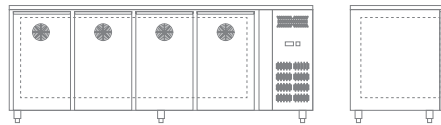

CXF 4100 TN

Refrigerated counter

700 SERIES

Temperature
External Dimensions (WxDxH)
Packaging Dimensions (WxDxH)
Net Volume lt
Gross Volume lt
Smart Link Wifi (Kit)
Load capacity CNT 20'
Load capacity CNT 40' / 40' HC

-2°C / +8°C
2230 x 700 x 860 mm
2260 x 730 x 910 mm
393 Lt
476 Lt
Optional
14
32

1642.85 €