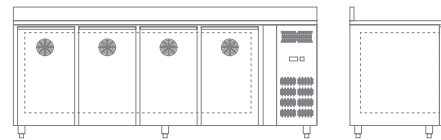

CXF 4200 TN WITH SPLASHBACK