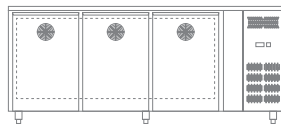

PXF 3100 TN

C →

Pastry refrigerated counter

800 SERIES

Temperature	-2°C / +8°C
External Dimensions (WxDxH)	2020 x 800 x 860 mm
Packaging Dimensions (WxDxH)	2050 x 830 x 910 mm
Net Volume lt	410 Lt
Gross Volume lt	635 Lt
Smart Link Wifi (Kit)	Optional
Load capacity CNT 20'	12
Load capacity CNT 40' / 40' HC	28

1570.35 €