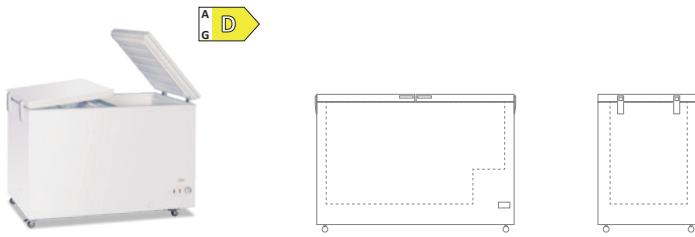

PASTRY FROZEN PRODUCTS

GELO 450 FLP

Chest freezer with flip-flop lids

Temperature	-23°C / -13°C
External Dimensions (WxDxH)	1330 x 680 x 895 mm
Packaging Dimensions (WxDxH)	1370 x 775 x 980 mm
Net Volume lt	368 Lt
Gross Volume lt	383 Lt
Load capacity CNT 40'	24
Load capacity CNT 40' HC	50

622.05 €