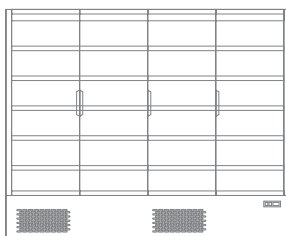

VISION 250

Multideck cooler

Temperature	+1°C / +10°C
External Dimensions (WxDxH)	2560 x 740 x 2010 mm
Packaging Dimensions (WxDxH)	2590 x 767 x 2120 mm
Net Volume lt	1529 Lt
Gross Volume lt	2585 Lt
Load capacity CNT 40' HC	12

4925.65 €