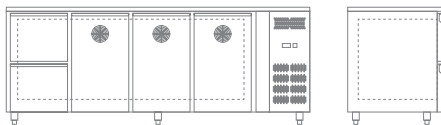

CXF 4110 TN

1 Refrigerated room
with N.2 x 1/2 drawers

C