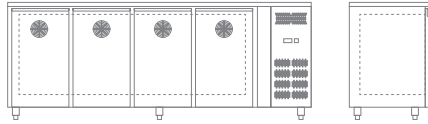

SNACK 4100 TNF