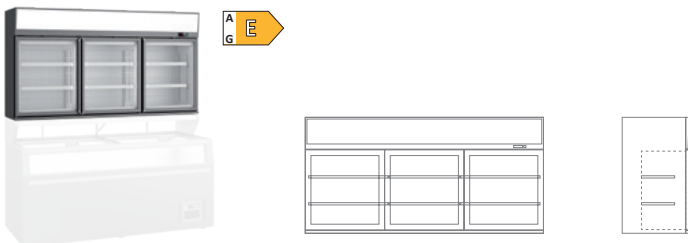

ALASKA TOP 210

Freezer showcase

Temperature	-22°C / -18°C
External Dimensions (WxDxH)	2100 x 590 x 1022 mm
Packaging Dimensions (WxDxH)	2180 x 660 x 1245 mm
Net Volume lt	346 Lt
Gross Volume lt	559 Lt
Load capacity CNT 20'	7
Load capacity CNT 40'	14
Load capacity CNT 40' HC	14

2173.55 €