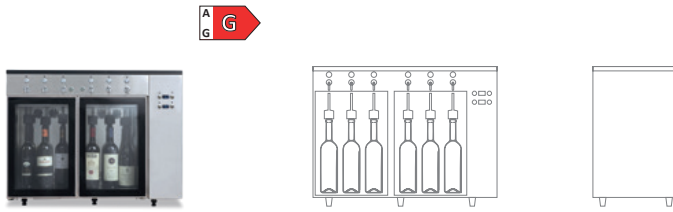

SOMMELIER 6

A
G

Wine Dispenser

Temperature	+4°C / +18°C
External Dimensions (WxDxH)	845 x 380 x 641 mm
Packaging Dimensions (WxDxH)	910 x 440 x 800 mm
Capacity	6 Bottiglie
Load capacity CNT 20'	96
Load capacity CNT 40'	201
Load capacity CNT 40' HC	201

2549.10 €

SOMMELIER 8