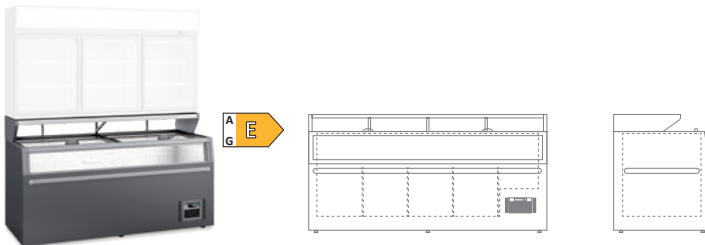

MANHATTAN BTM 210

Jumbo island freezer

Temperature	-22°C / +10°C
External Dimensions (WxDxH)	2104 x 850 x (870+210)
Packaging Dimensions (WxDxH)	2234 x 994 x 1205 mm
Net Volume lt	646 Lt
Gross Volume lt	900 Lt
Smart Link Wifi (Kit)	Optional
Load capacity CNT 20'	7
Load capacity CNT 40'	14
Load capacity CNT 40' HC	14

1883.55 €