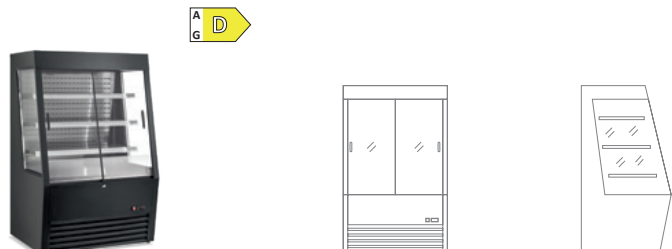

OPEN 400

Multideck cooler

Temperature	+2°C / +10°C
External Dimensions (WxDxH)	918 x 792 x 1459 mm
Packaging Dimensions (WxDxH)	1010 x 940 x 1685 mm
Net Volume lt	270 Lt
Gross Volume lt	320 Lt
Load capacity CNT 20'	12
Load capacity CNT 40' HC	24

2602.75 €