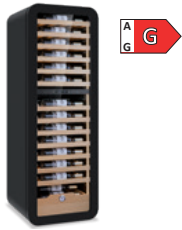

VINARIUS 62 BLK

Wine cooler

Temperature	+2°C / +20°C
External Dimensions (WxDxH)	540 x 550 x 1600 mm
Packaging Dimensions (WxDxH)	580 x 590 x 1760 mm
Net Volume lt	258 Lt
Gross Volume lt	268 Lt
Load capacity CNT 20'	45
Load capacity CNT 40' / 40' HC	100

1177.40 €