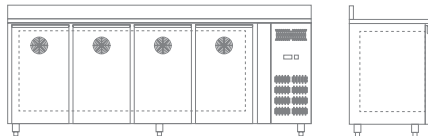

SNACK 4200 TNF WITH SPLASHBACK

Refrigerated counter

600 SERIES

Temperature	-2°C / +8°C
External Dimensions (WxDxH)	2230 x 600 x 960 mm
Packaging Dimensions (WxDxH)	2260 x 630 x 1010 mm
Net Volume lt	312 Lt
Gross Volume lt	511 Lt
Smart Link Wifi (Kit)	Optional
Load capacity CNT 20'	18
Load capacity CNT 40' / 40' HC	36

1600.80 €