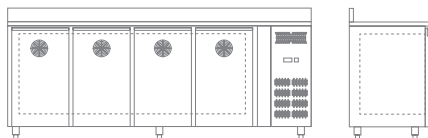

SNACK 4200 BTF WITH SPLASHBACK

Refrigerated counter

600 SERIES

Temperature	-22°C / -18°C
External Dimensions (WxDxH)	2230 x 600 x 960 mm
Packaging Dimensions (WxDxH)	2260 x 630 x 1010 mm
Net Volume lt	312 Lt
Gross Volume lt	511 Lt
Smart Link Wifi (Kit)	Optional
Load capacity CNT 20'	18
Load capacity CNT 40' / 40' HC	36

1819.75 €