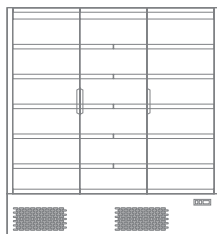

VISION 200

Multideck cooler

Temperature	+1°C / +10°C
External Dimensions (WxDxH)	1935 x 740 x 2010 mm
Packaging Dimensions (WxDxH)	1965 x 767 x 2120 mm
Net Volume lt	1147 Lt
Gross Volume lt	1939 Lt
Load capacity CNT 40' HC	18

3967.20 €