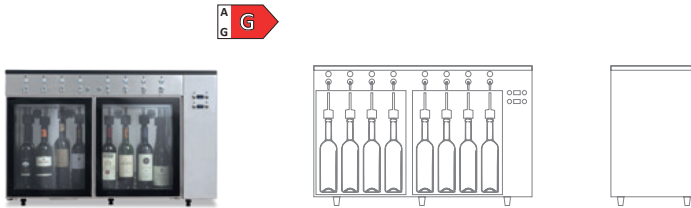

A
G

Wine Dispenser

Temperature	+4°C / +18°C
External Dimensions (WxDxH)	1002 x 359 x 645 mm
Packaging Dimensions (WxDxH)	1070 x 430 x 800 mm
Capacity	8 Bottiglie
Load capacity CNT 20'	81
Load capacity CNT 40'	171
Load capacity CNT 40' HC	171

3313.25 €