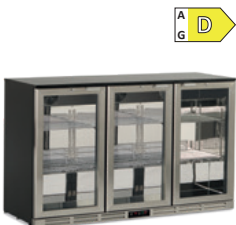

S 285 XH

Back bar cooler

Temperature	0°C / +10°C
External Dimensions (WxDxH)	1350 x 530 x 835 mm
Packaging Dimensions (WxDxH)	1400 x 570 x 1020 mm
Net Volume lt	241 Lt
Gross Volume lt	293 Lt
Smart Link Wifi (Kit)	Optional
Load capacity CNT 20'	32
Load capacity CNT 40' / 40' HC	64

1077.35 €