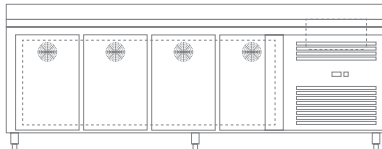

CLV 4200 TN WITH SPLASHBACK

C

Refrigerated counter 700 SERIES

Temperature	-2°C / +8°C
External Dimensions (WxDxH)	2500 x 700 x 960 mm
Packaging Dimensions (WxDxH)	2530 x 730 x 1010 mm
Net Volume lt	393 Lt
Gross Volume lt	760 Lt
Smart Link Wifi (Kit)	Optional
Load capacity CNT 20"	12
Load capacity CNT 40"/ 40" HC	24

2286.65 €