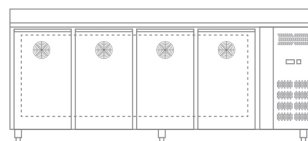

Refrigerated counter

Temperature	+2°C / +8°C
External Dimensions (WxDxH)	2230 x 700 x 950 mm
Packaging Dimensions (WxDxH)	2275 x 750 x 980 mm
Net Volume lt	421 Lt
Gross Volume lt	553 Lt
Load capacity CNT 20'	14
Load capacity CNT 40' / 40' HC	32

EKOFROST

1416.65 €