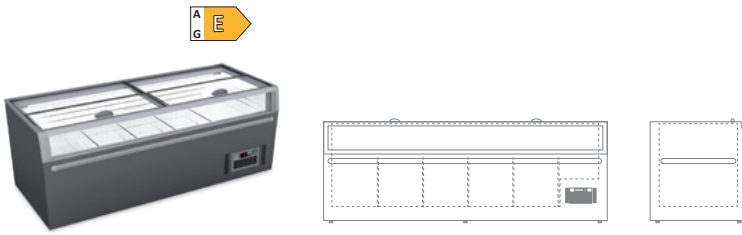

1950.25 €

MANHATTAN 25

Jumbo island freezer

Temperature	-22°C / +10°C
External Dimensions (WxDxH)	2500 x 850 x 870 mm
Packaging Dimensions (WxDxH)	2604 x 994 x 1010 mm
Net Volume lt	796 Lt
Gross Volume lt	1105 Lt
Smart Link Wifi (Kit)	Optional
Load capacity CNT 20'	8
Load capacity CNT 40'	24
Load capacity CNT 40' HC	24