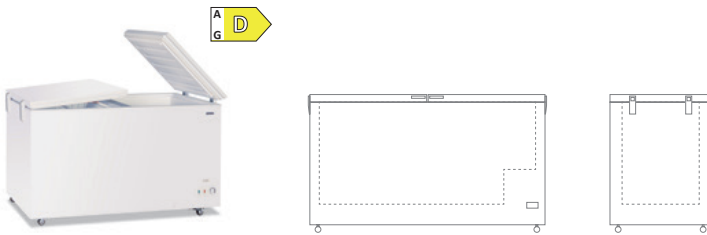

GELO 550 FLP

Chest freezer with flip-flop lids

Temperature	-23°C / -13°C
External Dimensions (WxDxH)	1610 x 680 x 895 mm
Packaging Dimensions (WxDxH)	1630 x 775 x 980 mm
Net Volume lt	459 Lt
Gross Volume lt	473 Lt
Load capacity CNT 40'	20
Load capacity CNT 40' HC	42

736.60 €

FRC 250 PFF

Chest cooler/freezer flat sliding glass lids