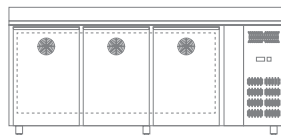

PXF 3200 TN WITH SPLASHBACK

C →

Pastry refrigerated counter

800 SERIES

Temperature	-2°C / +8°C
External Dimensions (WxDxH)	2020 x 800 x 960 mm
Packaging Dimensions (WxDxH)	2050 x 840 x 1010 mm
Net Volume lt	410 Lt
Gross Volume lt	635 Lt
Smart Link Wifi (Kit)	Optional
Load capacity CNT 20'	12
Load capacity CNT 40' / 40' HC	28

1631.25 €