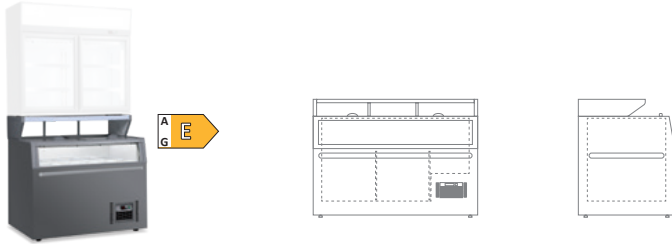

MANHATTAN BTM 145

Jumbo island freezer

Temperature	-22°C / +10°C
External Dimensions (WxDxH)	1454 x 850 x (870+210) mm
Packaging Dimensions (WxDxH)	1584 x 994 x 1205 mm
Net Volume lt	402 Lt
Gross Volume lt	575 Lt
Smart Link Wifi (Kit)	Optional
Load capacity CNT 20'	11
Load capacity CNT 40'	20
Load capacity CNT 40' HC	20

1686.35 €