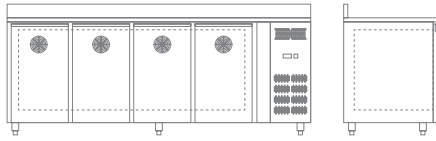

CXF 4200 BT WITH SPLASHBACK

E