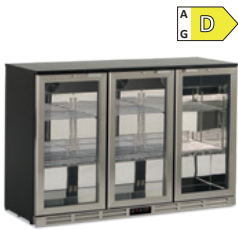

S 298 XH

Back bar cooler

Temperature	0°C / +10°C
External Dimensions (WxDxH)	1350 x 530 x 896 mm
Packaging Dimensions (WxDxH)	1400 x 570 x 1080 mm
Net Volume lt	292 Lt
Gross Volume lt	324 Lt
Smart Link Wifi (Kit)	Optional
Load capacity CNT 20'	32
Load capacity CNT 40' / 40' HC	64

1091.85 €