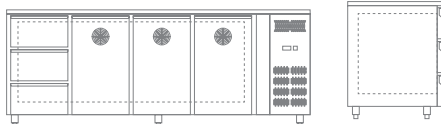

CXF 4130 TN

1 Refrigerated room
with N.3 x 1/3 drawers

C