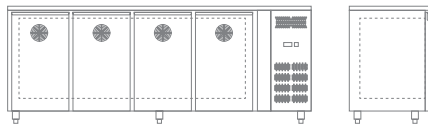

SNACK 4100 BTF