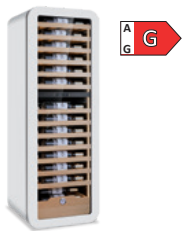

VINARIUS 62 WHT

Wine cooler

Temperature	+2°C / +20°C
External Dimensions (WxDxH)	540 x 550 x 1600 mm
Packaging Dimensions (WxDxH)	580 x 590 x 1760 mm
Net Volume lt	258 Lt
Gross Volume lt	268 Lt
Load capacity CNT 20'	45
Load capacity CNT 40' / 40' HC	100

1177.40 €