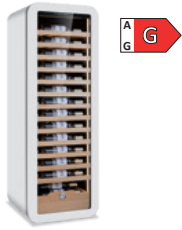

VINARIUS 60 WHT

Wine cooler

Temperature	+2°C / +20°C
External Dimensions (WxDxH)	540 x 550 x 1600 mm
Packaging Dimensions (WxDxH)	580 x 590 x 1760 mm
Net Volume lt	263 Lt
Gross Volume lt	268 Lt
Load capacity CNT 20'	45
Load capacity CNT 40' / 40' HC	100

1141.15 €