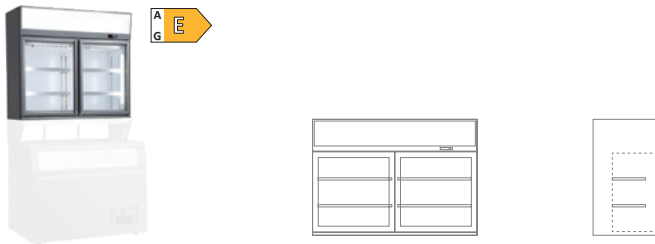

ALASKA TOP 145

Freezer showcase

Temperature	-22°C / -18°C
External Dimensions (WxDxH)	1450 x 590 x 1022 mm
Packaging Dimensions (WxDxH)	1530 x 660 x 1245 mm
Net Volume lt	232 Lt
Gross Volume lt	373 Lt
Load capacity CNT 20'	11
Load capacity CNT 40'	20
Load capacity CNT 40' HC	20

1657.35 €