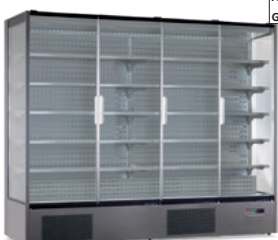

VISION 250

Multideck cooler

Temperature	+1°C / +10°C
External Dimensions (WxDxH)	2560 x 740 x 2010 mm
Packaging Dimensions (WxDxH)	2590 x 767 x 2120 mm
Net Volume lt	1529 Lt
Gross Volume lt	2585 Lt
Load capacity CNT 40' HC	12

4925.65 €