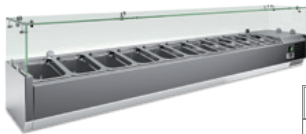

VRX 2000/330 FG

Refrigerated food display cabinet

Temperature	+2°C / +8°C
External Dimensions (WxDxH)	2000 x 335 x 435 mm
Packaging Dimensions (WxDxH)	2060 x 410 x 440 mm
GN stainless steel trays capacity	N° 10 GN1/4
Load capacity CNT 40' HC	242

EKOFROST

474.15 €