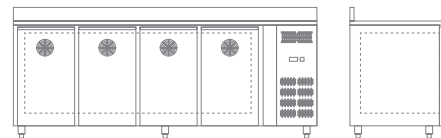

CXF 4200 TNG WITH SPLASHBACK

Glass doors version

Refrigerated counter

700 SERIES

Temperature
External Dimensions (WxDxH)
Packaging Dimensions (WxDxH)
Net Volume lt
Gross Volume lt
Smart Link Wifi (Kit)
Load capacity CNT 20'
Load capacity CNT 40' / 40' HC

-2°C / +8°C
2230 x 700 x 960 mm
2260 x 730 x 1010 mm
393 Lt
476 Lt
Optional
14
32

1821.20 €