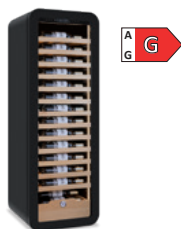

VINARIUS 60 BLK

Wine cooler

Temperature	+2°C / +20°C
External Dimensions (WxDxH)	540 x 550 x 1600 mm
Packaging Dimensions (WxDxH)	580 x 590 x 1760 mm
Net Volume lt	263 Lt
Gross Volume lt	268 Lt
Load capacity CNT 20'	45
Load capacity CNT 40' / 40' HC	100

1141.15 €