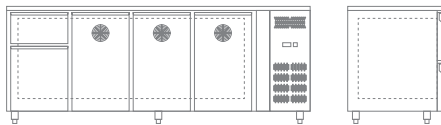

CXF 4120 TN

1 Refrigerated room
with N.2 drawers (1/3+2/3)

C