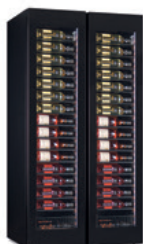

SW 224 2TB

Wine cooler

Temperature	(2x) +2°/+20°C
External Dimensions (WxDxH)	920 x 690 x 1804 mm
Packaging Dimensions (WxDxH)	1020 x 770 x 1996 mm
Net Volume lt	610 Lt
Gross Volume lt	770 Lt
Load capacity CNT 20'	16
Load capacity CNT 40'	34
Load capacity CNT 40' HC	42

3156.65 €