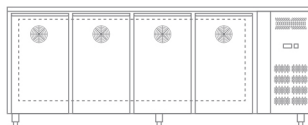

GN 3100 TN

C

Refrigerated counter

Temperature	+2°C / +8°C
External Dimensions (WxDxH)	1360 x 700 x 850 mm
Packaging Dimensions (WxDxH)	1410 x 750 x 880 mm
Net Volume lt	196 Lt
Gross Volume lt	282 Lt
Load capacity CNT 20'	24
Load capacity CNT 40' / 40' HC	48 / 72

EKOFROST

1097.65 €

GN 3200 TN WITH SPLASHBACK

C

Refrigerated counter

Temperature	+2°C / +8°C
External Dimensions (WxDxH)	1360 x 700 x 950 mm
Packaging Dimensions (WxDxH)	1410 x 750 x 980 mm
Net Volume lt	196 Lt
Gross Volume lt	282 Lt
Load capacity CNT 20'	24
Load capacity CNT 40' / 40' HC	48

EKOFROST

1151.30 €

GN 4100 TN

C

Refrigerated counter

Temperature	+2°C / +8°C
External Dimensions (WxDxH)	2230 x 700 x 850 mm
Packaging Dimensions (WxDxH)	2275 x 750 x 880 mm
Net Volume lt	421 Lt
Gross Volume lt	553 Lt
Load capacity CNT 20'	14
Load capacity CNT 40' / 40' HC	32 / 48

EKOFROST

1349.95 €

GN 4200 TN WITH SPLASHBACK

C

Refrigerated counter

Temperature	+2°C / +8°C
External Dimensions (WxDxH)	2230 x 700 x 950 mm
Packaging Dimensions (WxDxH)	2275 x 750 x 980 mm
Net Volume lt	421 Lt
Gross Volume lt	553 Lt
Load capacity CNT 20'	14
Load capacity CNT 40' / 40' HC	32

EKOFROST

1416.65 €

CREAM 995 BT

D

Ice-cream deep freezer

Temperature	-22°C / -18°C
External Dimensions (WxDxH)	740 x 1046,5 x 210 mm
Packaging Dimensions (WxDxH)	760 x 1070 x 2154 mm
Net Volume lt	608 Lt
Gross Volume lt	852 Lt
Smart Link Wifi (Kit)	Optional
Load capacity CNT 20'	16
Load capacity CNT 40' / 40' HC	33

2005,36 €

PXF 990 TN

C

Pastry cabinet

Temperature	+2°C / +8°C
External Dimensions (WxDxH)	740 x 1046,5 x 2100 mm
Packaging Dimensions (WxDxH)	760 x 1070 x 2154 mm
Net Volume lt	608 Lt
Gross Volume lt	852 Lt
Smart Link Wifi (Kit)	Optional
Load capacity CNT 20'	16
Load capacity CNT 40' / 40' HC	33

1834.25 €