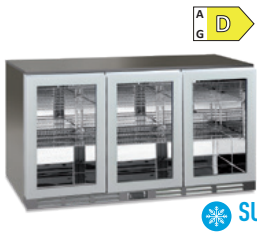

COLD BAR 300 INOX

SUB ZERO