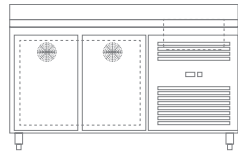

CLV 2200 TN WITH SPLASHBACK

B

Refrigerated counter 700 SERIES

Temperature	-2°C / +8°C
External Dimensions (WxDxH)	1510 x 700 x 960 mm
Packaging Dimensions (WxDxH)	1540 x 730 x 1010 mm
Net Volume lt	251 Lt
Gross Volume lt	390 Lt
Smart Link Wifi (Kit)	Optional
Load capacity CNT 20"	20
Load capacity CNT 40"/ 40" HC	46

1734.20 €